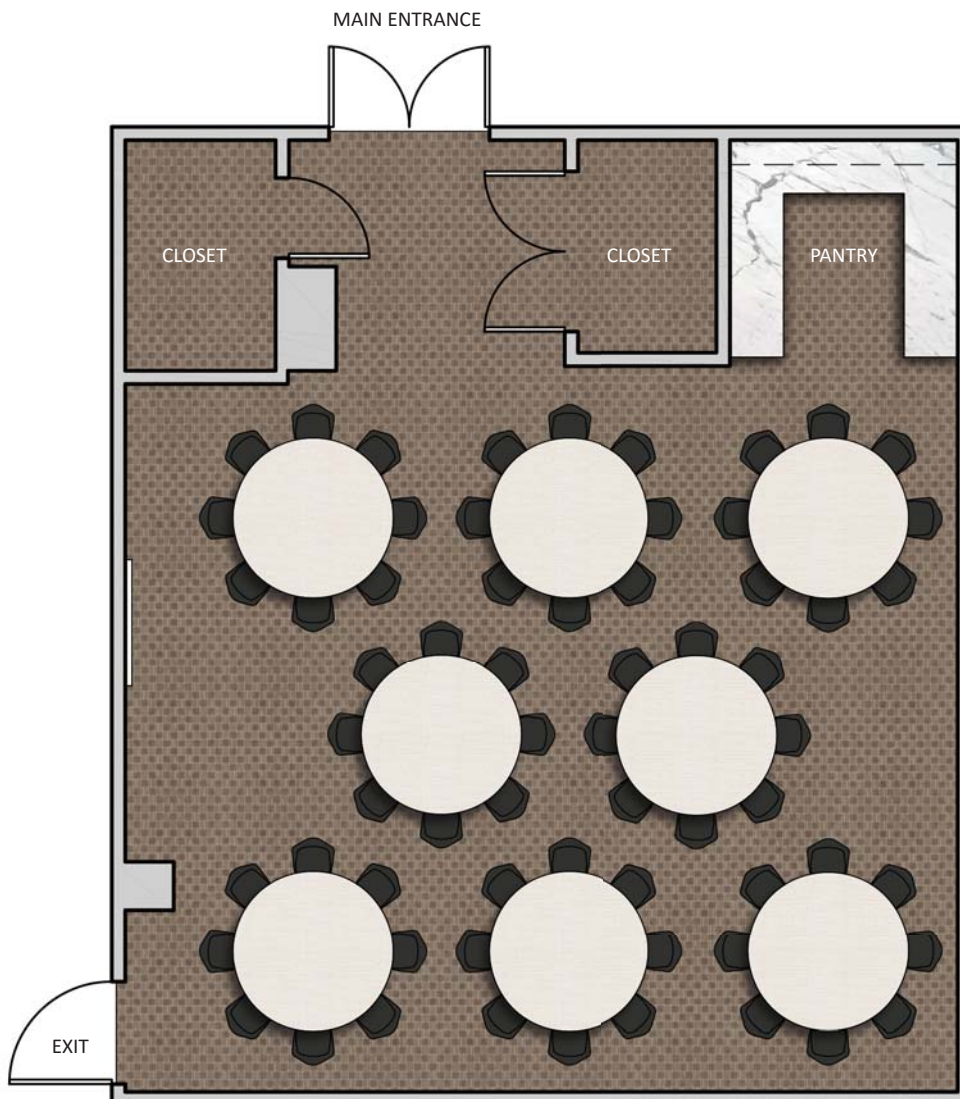

BON VIVANT

Area: 1,233 square feet
Dimensions: 38 feet x 32 feet
Height: 8 feet
Capacity: 45

BON VIVANT

Area: 1,233 square feet
Dimensions: 38 feet x 32 feet
Height: 8 feet
Capacity: 40

BON VIVANT

Area: 1,233 square feet
Dimensions: 38 feet x 32 feet
Height: 8 feet
Capacity: 64

BON VIVANT

Area: 1,233 square feet
Dimensions: 38 feet x 32 feet
Height: 8 feet
Capacity: 80

BON VIVANT

Area: 1,233 square feet
Dimensions: 38 feet x 32 feet
Height: 8 feet
Capacity: 35

EPICUREAN BOARD ROOM

Area: 311 square feet
Dimensions: 20 feet x 16 feet
Height: 7 feet 7 inches
Capacity: 10