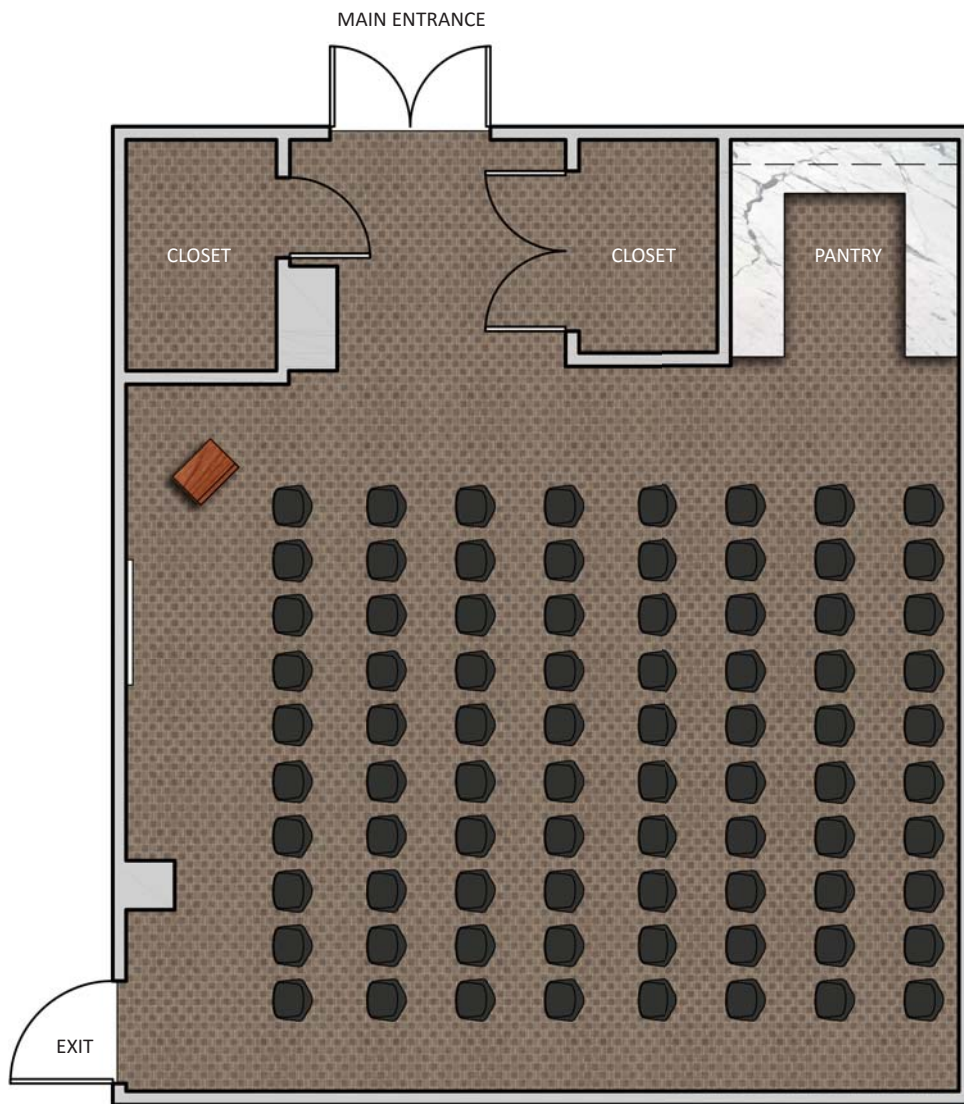

BON VIVANT

Area: 1,233 square feet
Dimensions: 38 feet x 32 feet
Height: 8 feet
Capacity: 45

BON VIVANT

Area: 1,233 square feet
Dimensions: 38 feet x 32 feet
Height: 8 feet
Capacity: 40

BON VIVANT

Area: 1,233 square feet
Dimensions: 38 feet x 32 feet
Height: 8 feet
Capacity: 64

BON VIVANT

Area: 1,233 square feet
Dimensions: 38 feet x 32 feet
Height: 8 feet
Capacity: 80

BON VIVANT

Area: 1,233 square feet
Dimensions: 38 feet x 32 feet
Height: 8 feet
Capacity: 35

EPICUREAN BOARD ROOM

Area: 311 square feet
Dimensions: 20 feet x 16 feet
Height: 7 feet 7 inches
Capacity: 10