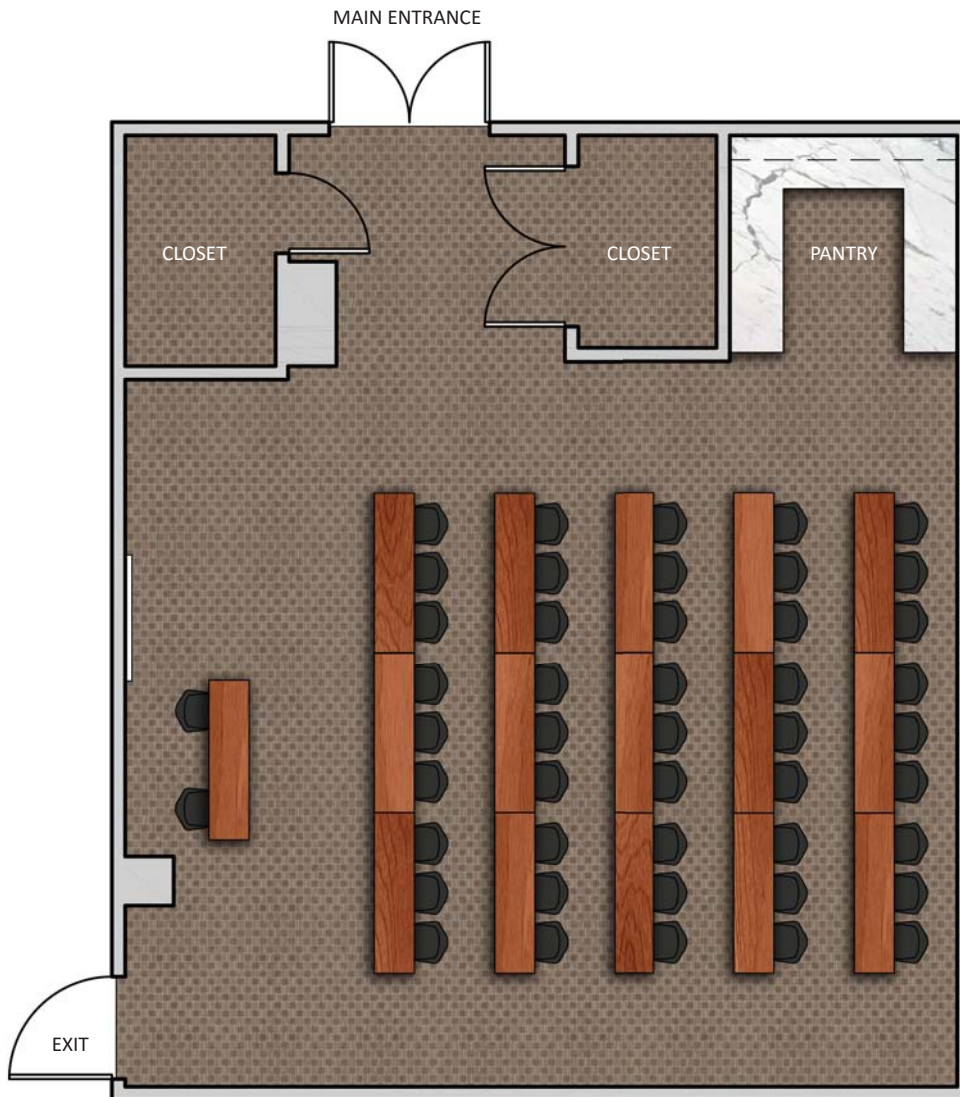

BON VIVANT

Area: 1,233 square feet
Dimensions: 38 feet x 32 feet
Height: 8 feet
Capacity: 45

BON VIVANT

Area: 1,233 square feet
Dimensions: 38 feet x 32 feet
Height: 8 feet
Capacity: 40

BON VIVANT

Area: 1,233 square feet
Dimensions: 38 feet x 32 feet
Height: 8 feet
Capacity: 64

BON VIVANT

Area: 1,233 square feet
Dimensions: 38 feet x 32 feet
Height: 8 feet
Capacity: 80

BON VIVANT

Area: 1,233 square feet
Dimensions: 38 feet x 32 feet
Height: 8 feet
Capacity: 35

EPICUREAN BOARD ROOM

Area: 311 square feet
Dimensions: 20 feet x 16 feet
Height: 7 feet 7 inches
Capacity: 10