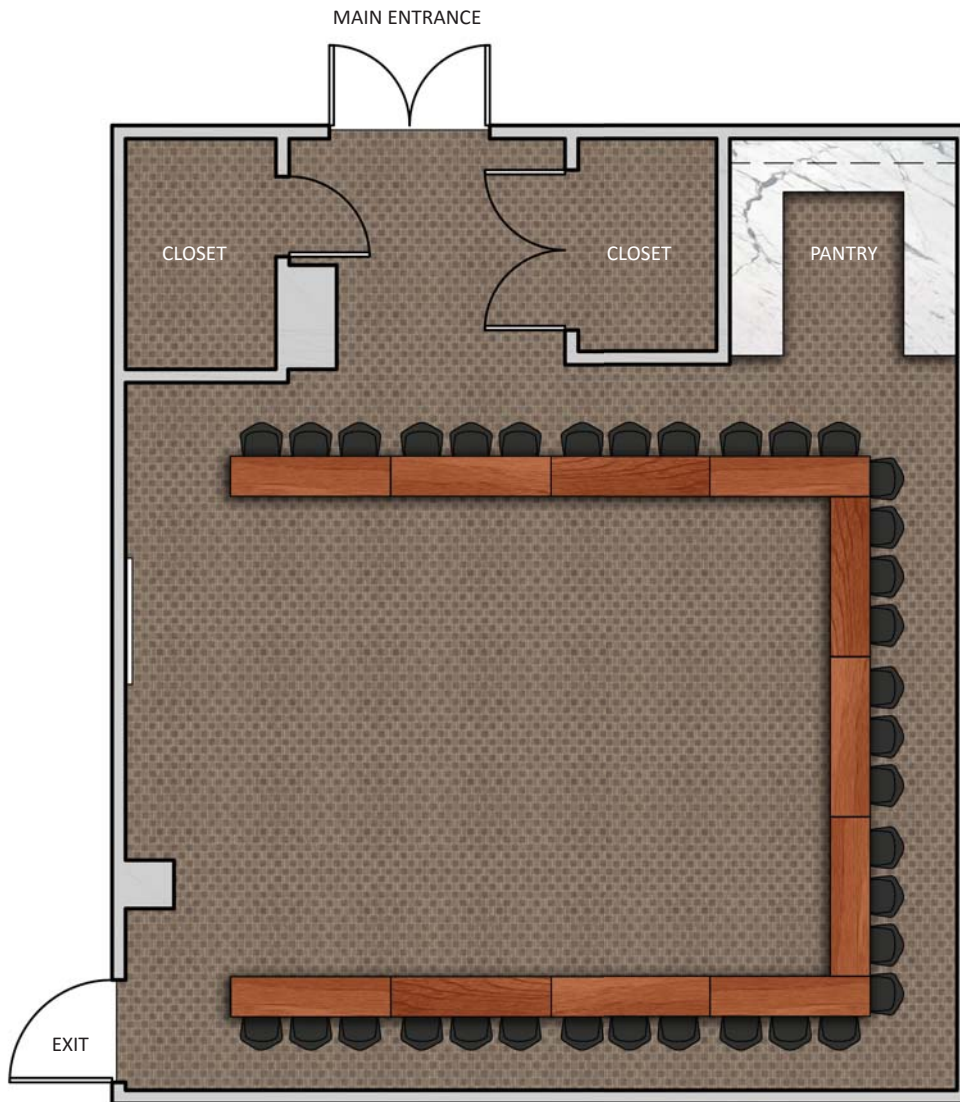

BON VIVANT

Area: 1,233 square feet
Dimensions: 38 feet x 32 feet
Height: 8 feet
Capacity: 45

BON VIVANT

Area: 1,233 square feet
Dimensions: 38 feet x 32 feet
Height: 8 feet
Capacity: 40

BON VIVANT

Area: 1,233 square feet
Dimensions: 38 feet x 32 feet
Height: 8 feet
Capacity: 64

BON VIVANT

Area: 1,233 square feet
Dimensions: 38 feet x 32 feet
Height: 8 feet
Capacity: 80

BON VIVANT

Area: 1,233 square feet
Dimensions: 38 feet x 32 feet
Height: 8 feet
Capacity: 35

EPICUREAN BOARD ROOM

Area: 311 square feet
Dimensions: 20 feet x 16 feet
Height: 7 feet 7 inches
Capacity: 10