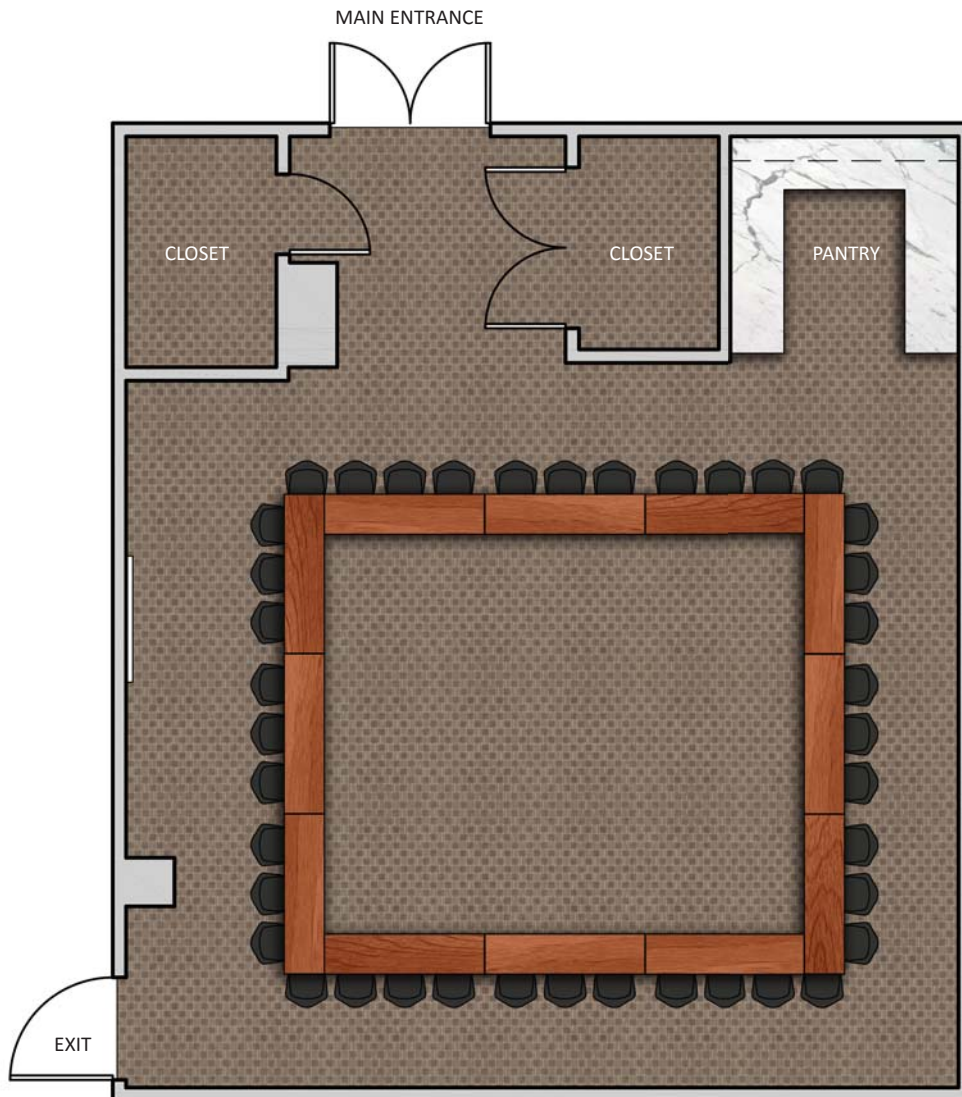

BON VIVANT

Area: 1,233 square feet
Dimensions: 38 feet x 32 feet
Height: 8 feet
Capacity: 45

BON VIVANT

Area: 1,233 square feet
Dimensions: 38 feet x 32 feet
Height: 8 feet
Capacity: 40

BON VIVANT

Area: 1,233 square feet
Dimensions: 38 feet x 32 feet
Height: 8 feet
Capacity: 64

BON VIVANT

Area: 1,233 square feet
Dimensions: 38 feet x 32 feet
Height: 8 feet
Capacity: 80

BON VIVANT

Area: 1,233 square feet
Dimensions: 38 feet x 32 feet
Height: 8 feet
Capacity: 35

EPICUREAN BOARD ROOM

Area: 311 square feet
Dimensions: 20 feet x 16 feet
Height: 7 feet 7 inches
Capacity: 10